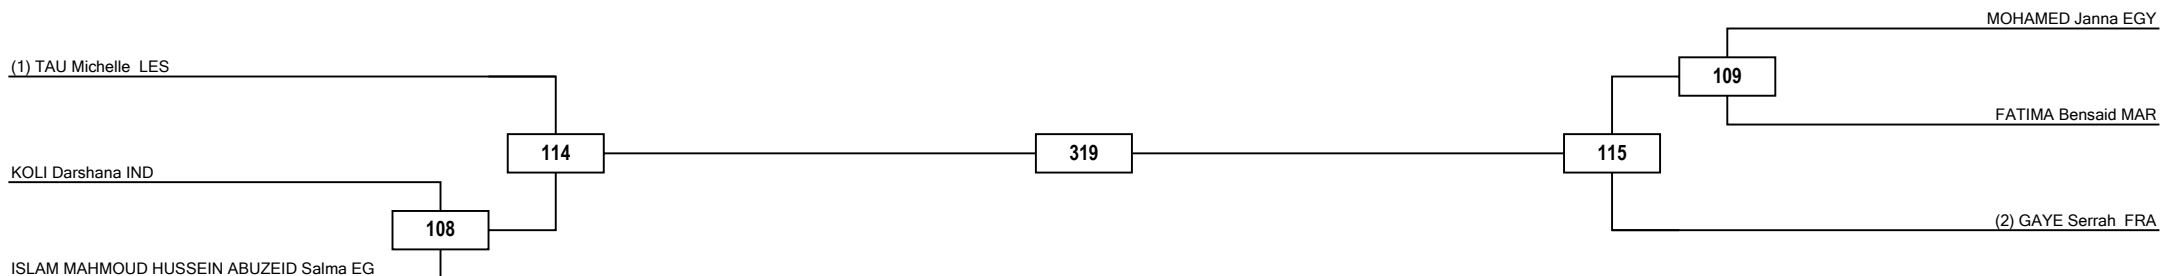

Quarterfinals

Semifinals

Final

Semifinals

Quarterfinals

Round of 16

Quarterfinals

Semifinals

Final

Semifinals

Quarterfinals

Round of 16

LEGEND RSC: Win by Referee Stop the Contest PTG: Win by Point Gap SUP: win by Superiority DSQ: Win by disqualification DQB: Win by Disqualification for unsportsmanlike behavior DWR: Double Withdrawal R: Round
 (x): Seed PTF: Win by final score GDP: Win by Golden Points WDR: Win by Withdrawal PUN: Win by Punitive Declaration DOB: Double disqualification for unsportsmanlike behavior DDQ: Double Disqualification