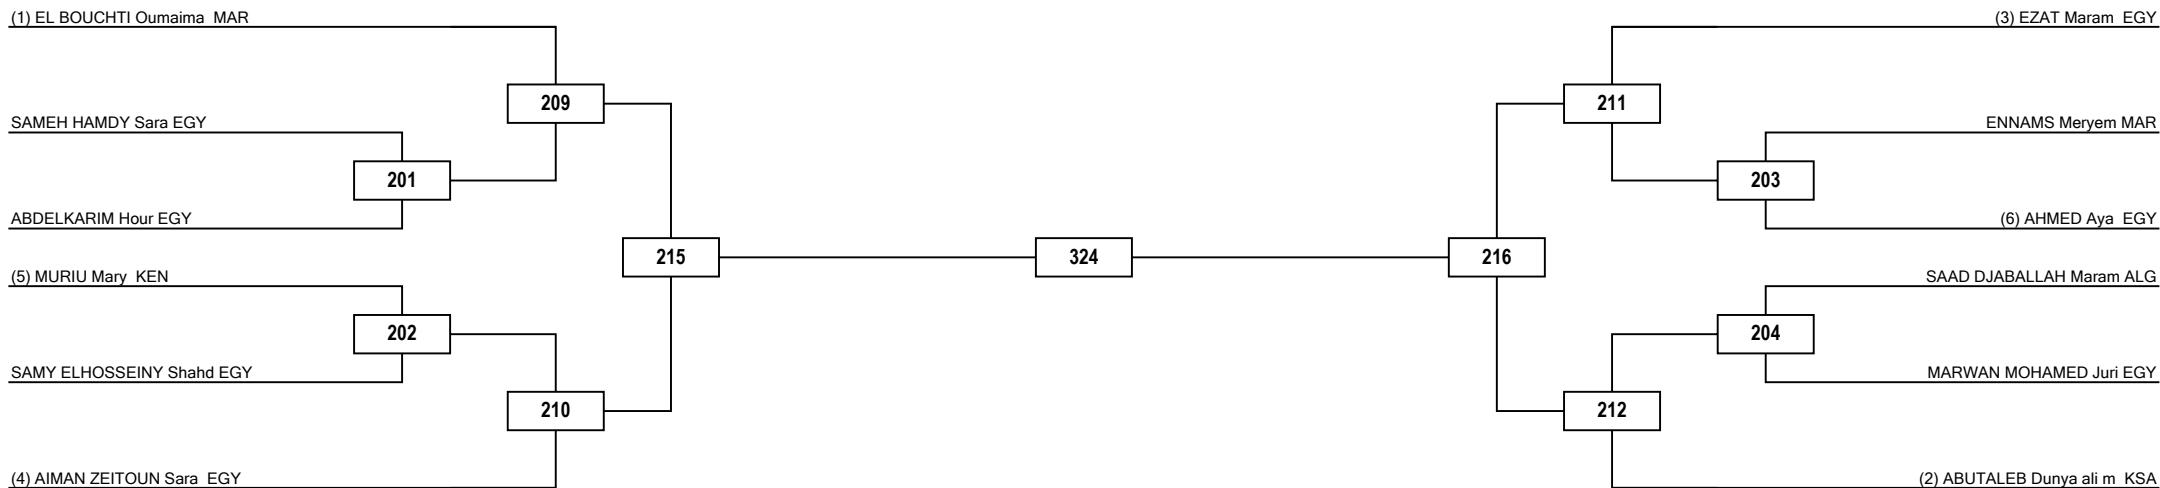

Quarterfinals

Semifinals

Final

Semifinals

Quarterfinals

Round of 16

Quarterfinals

Semifinals

Final

Semifinals

Quarterfinals

Round of 16

LEGEND RSC: Win by Referee Stop the Contest PTG: Win by Point Gap SUP: win by Superiority DSQ: Win by disqualification DQB: Win by Disqualification for unsportsmanlike behavior DWR: Double Withdrawal R: Round
 (x): Seed PTF: Win by final score GDP: Win by Golden Points WDR: Win by Withdrawal PUN: Win by Punitive Declaration DOB: Double disqualification for unsportsmanlike behavior DDQ: Double Disqualification

Quarterfinals

Semifinals

Final

Semifinals

Quarterfinals

Quarterfinals

Semifinals

Final