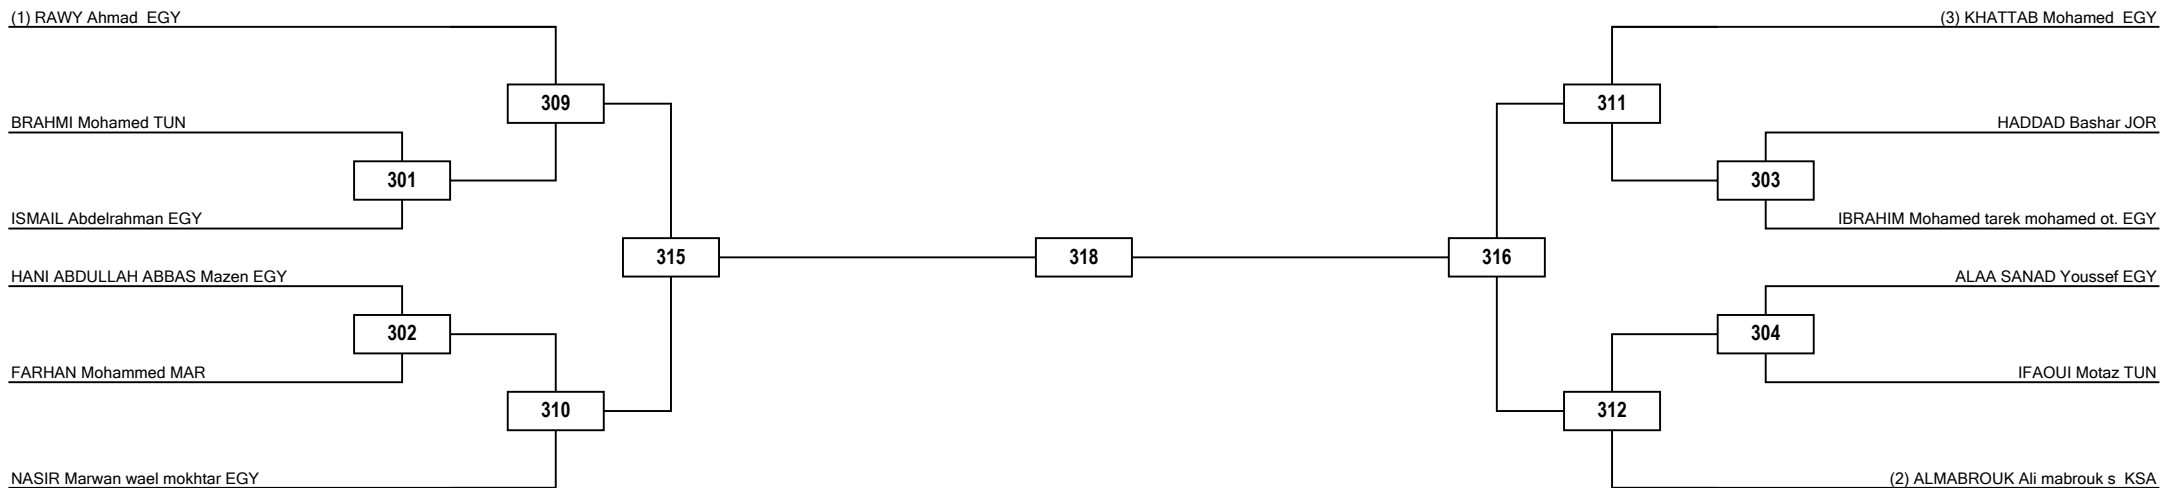

Round of 16

Quarterfinals

Semifinals

Final

Semifinals

Quarterfinals

Round of 16

Round of 16

Quarterfinals

Semifinals

Final

Semifinals

Quarterfinals

Round of 16

LEGEND RSC: Win by Referee Stop the Contest PTG: Win by Point Gap SUP: win by Superiority DSQ: Win by disqualification DQB: Win by Disqualification for unsportsmanlike behavior DWR: Double Withdrawal R: Round
 (x): Seed PTF: Win by final score GDP: Win by Golden Points WDR: Win by Withdrawal PUN: Win by Punitive Declaration DOB: Double disqualification for unsportsmanlike behavior DDQ: Double Disqualification

Round of 16 Quarterfinals Semifinals Final Semifinals Quarterfinals Round of 16

LEGEND RSC: Win by Referee Stop the Contest PTG: Win by Point Gap SUP: win by Superiority DSQ: Win by disqualification DQB: Win by Disqualification for unsportsmanlike behavior DWR: Double Withdrawal R: Round
 (x): Seed PTF: Win by final score GDP: Win by Golden Points WDR: Win byWithdrawal PUN: Win by Punitive Declaration DOB: Double disqualification for unsportsmanlike behavior DDQ: Double Disqualification