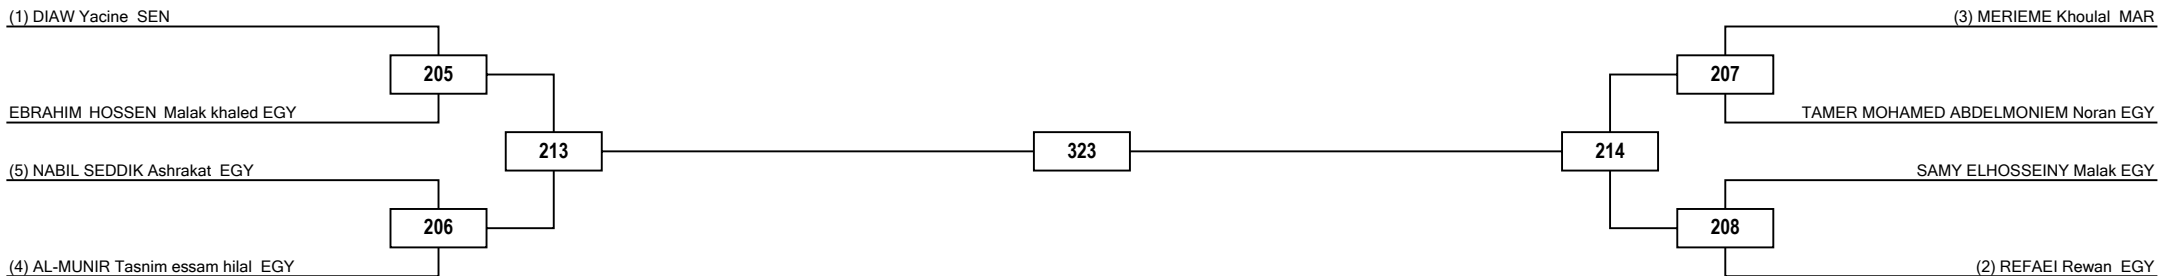

Final

Semifinals

Quarterfinals

Round of 16

LEGEND RSC: Win by Referee Stop the Contest PTG: Win by Point Gap SUP: win by Superiority DSQ: Win by disqualification DQB: Win by Disqualification for unsportsmanlike behavior DWR: Double Withdrawal R: Round
 (x): Seed PTF: Win by final score GDP: Win by Golden Points WDR: Win by Withdrawal PUN: Win by Punitive Declaration DOB: Double disqualification for unsportsmanlike behavior DDQ: Double Disqualification

Quarterfinals

Semifinals

Final

Semifinals

Quarterfinals

Quarterfinals

Semifinals

Final