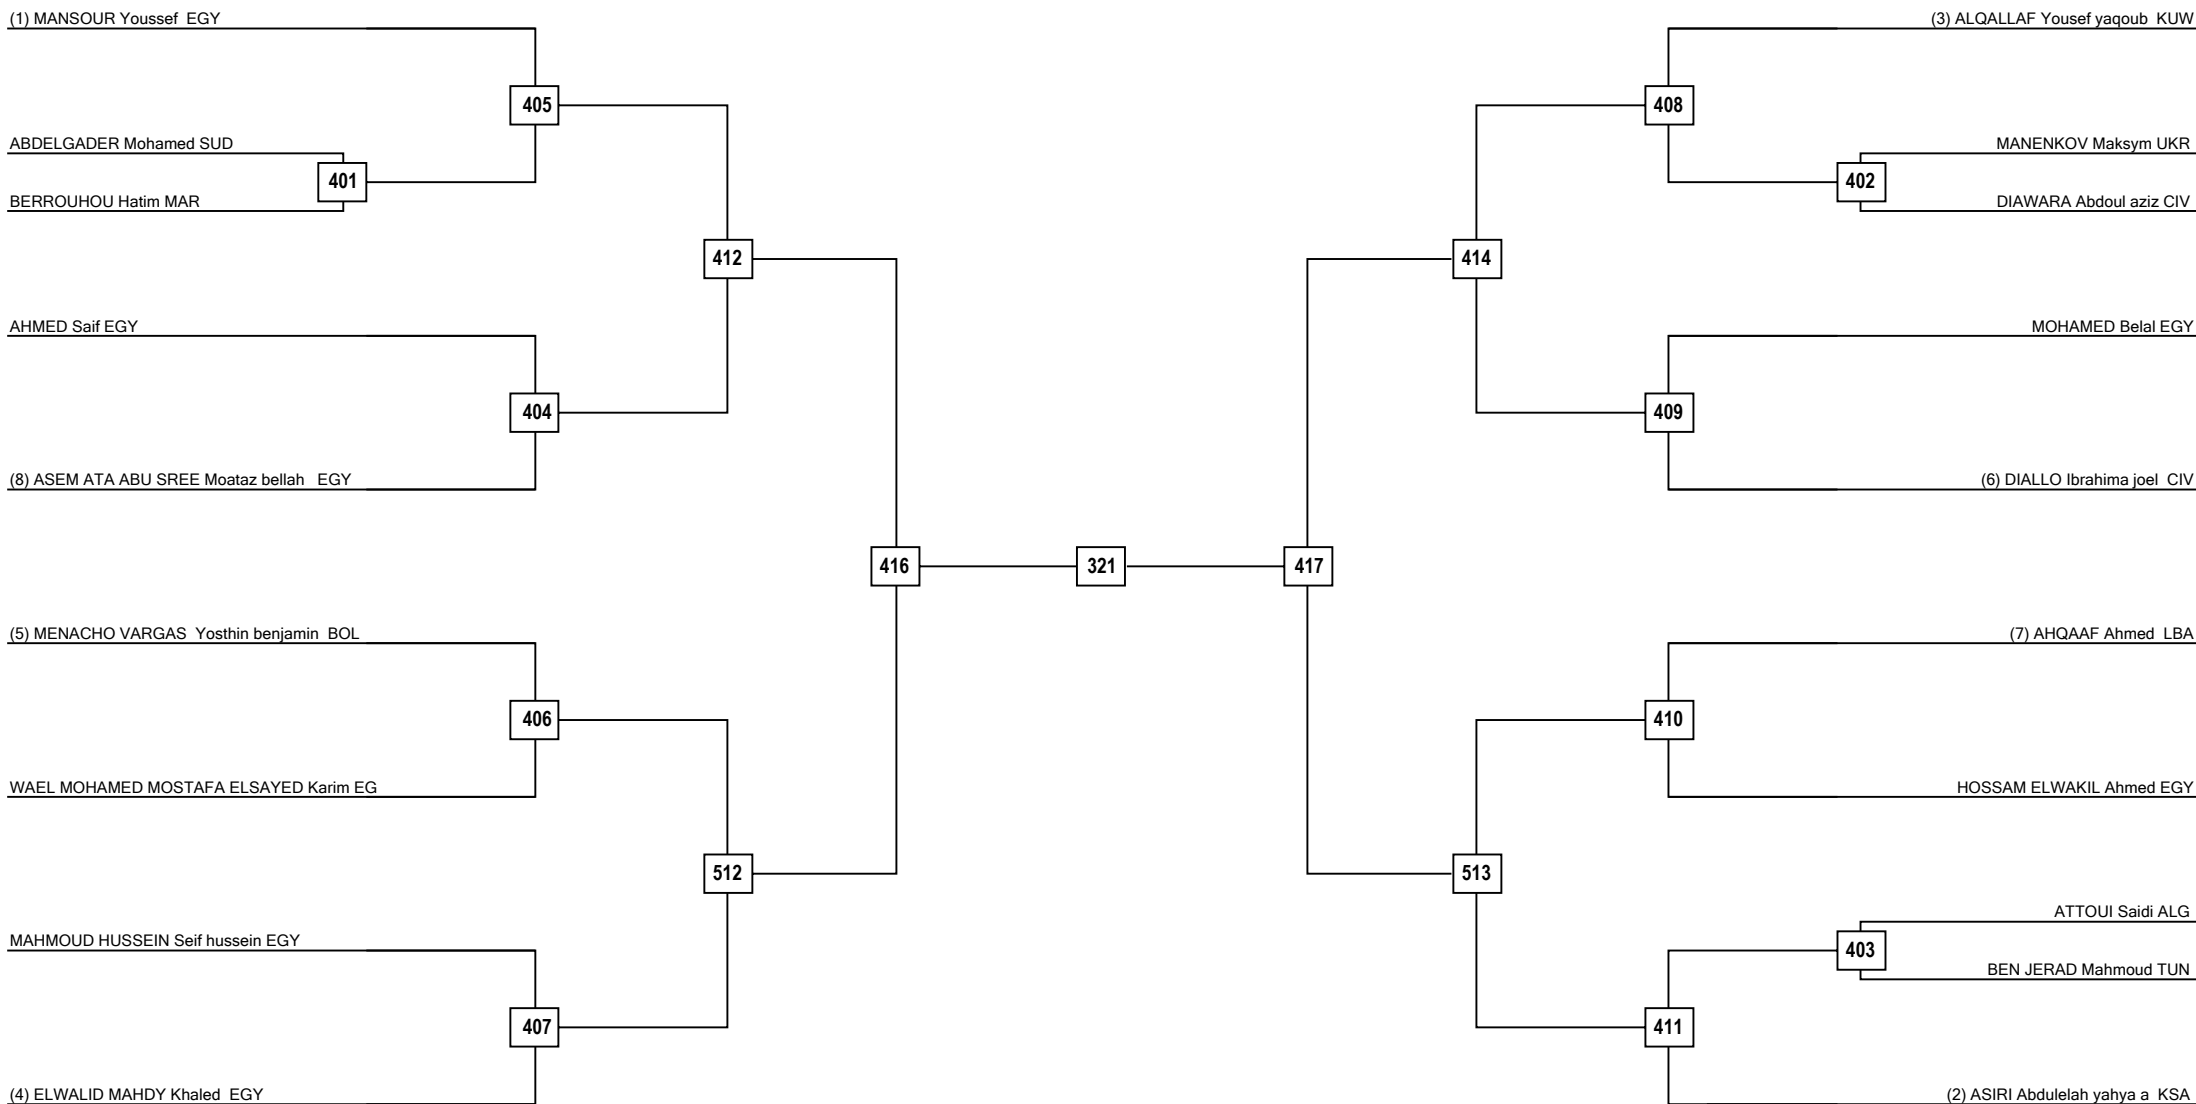

Quarterfinals

Semifinals

Final

Semifinals

Quarterfinals

Quarterfinals

Semifinals

Final

Semifinals

Quarterfinals

Round of 32

Round of 16

Quarterfinals

Semifinals

Final

Semifinals

Quarterfinals

Round of 16

Round of 32

LEGEND RSC: Win by Referee Stop the Contest PTG: Win by Point Gap SUP: win by Superiority DSQ: Win by disqualification DQB: Win by Disqualification for unsportsmanlike behavior DWR: Double Withdrawal R: Round
(x): Seed PTF: Win by final score GDP: Win by Golden Points WDR: Win by Withdrawal PUN: Win by Punitive Declaration DOB: Double disqualification for unsportsmanlike behavior DDQ: Double Disqualification

Round of 16

Quarterfinals

Semifinals

Final

Semifinals

Quarterfinals

Round of 16

Round of 16