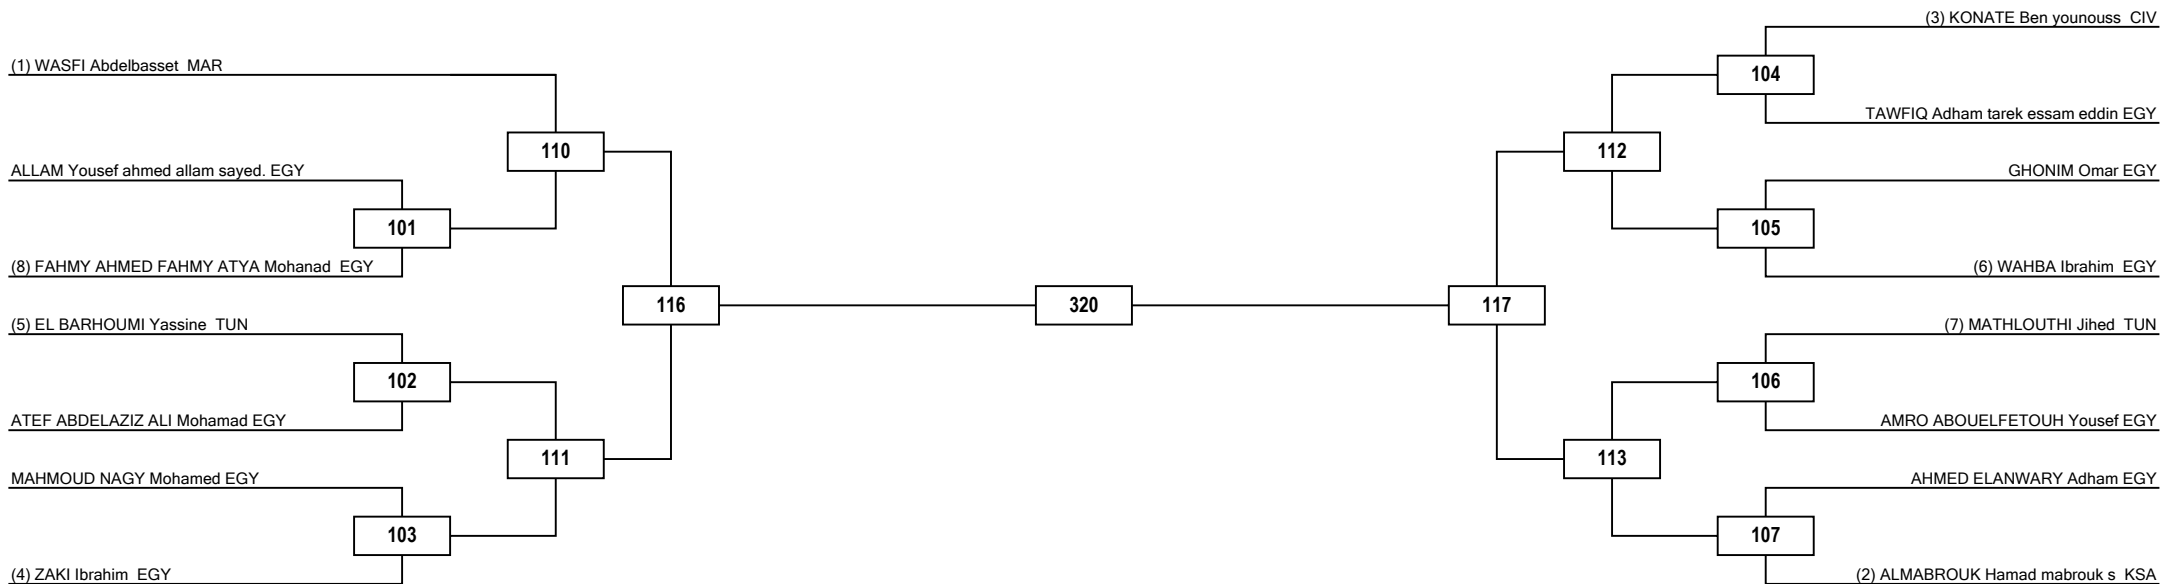

Round of 16

Quarterfinals

Semifinals

Final

Semifinals

Quarterfinals

Round of 16

Round of 16

Quarterfinals

Semifinals

Final

Semifinals

Quarterfinals

Round of 16

LEGEND RSC: Win by Referee Stop the Contest PTG: Win by Point Gap SUP: win by Superiority DSQ: Win by disqualification DQB: Win by Disqualification for unsportsmanlike behavior DWR: Double Withdrawal R: Round
 (x): Seed PTF: Win by final score GDP: Win by Golden Points WDR: Win by Withdrawal PUN: Win by Punitive Declaration DOB: Double disqualification for unsportsmanlike behavior DDQ: Double Disqualification