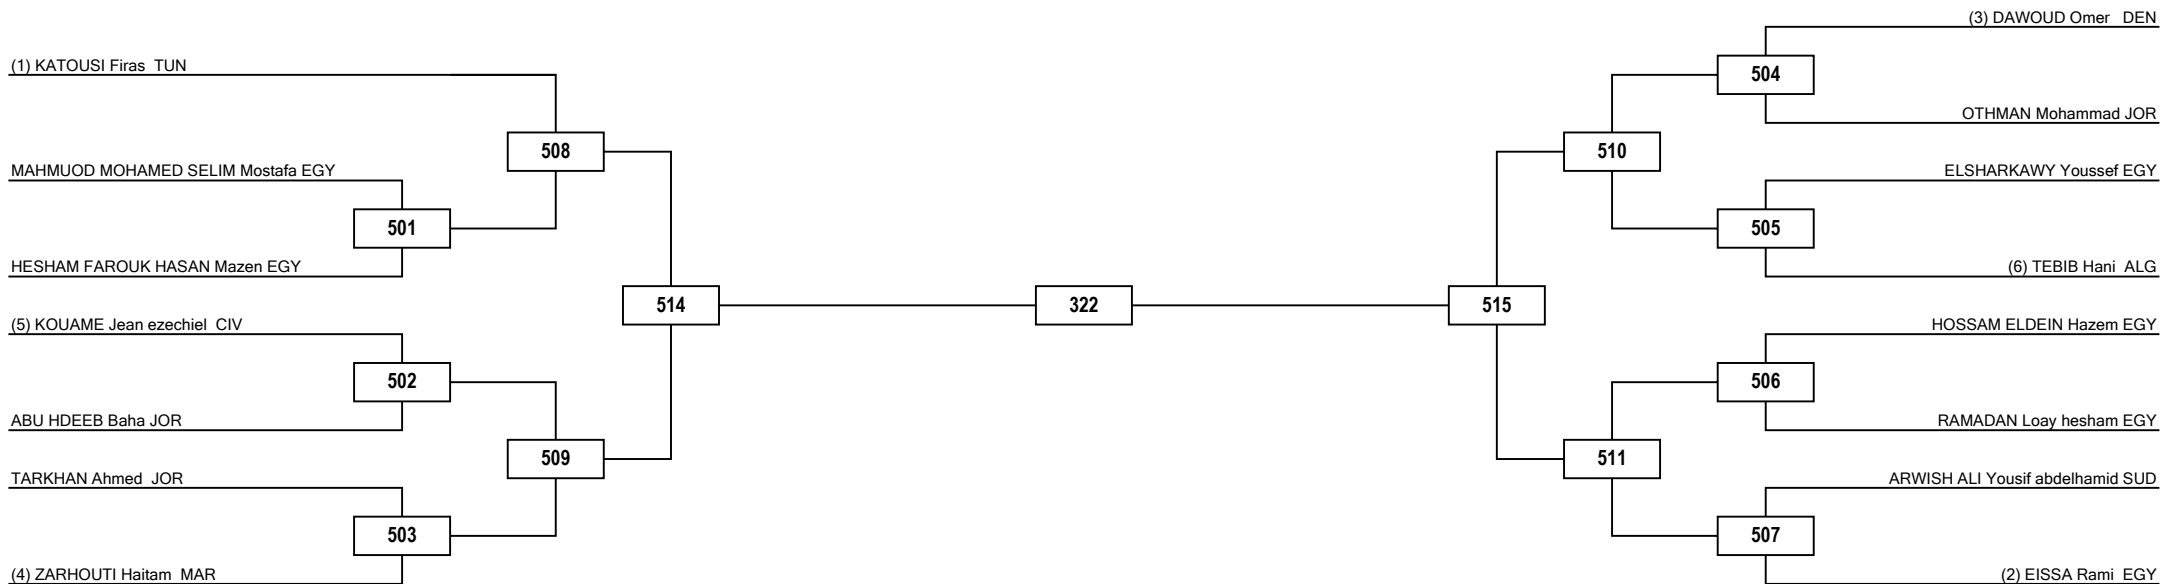

Round of 16

Quarterfinals

Semifinals

Final

Semifinals

Quarterfinals

Round of 16

Round of 16

Quarterfinals

Semifinals

Final

Semifinals

Quarterfinals

Round of 16

LEGEND RSC: Win by Referee Stop the Contest PTG: Win by Point Gap SUP: win by Superiority DSQ: Win by disqualification DQB: Win by Disqualification for unsportsmanlike behavior DWR: Double Withdrawal R: Round
 (x): Seed PTF: Win by final score GDP: Win by Golden Points WDR: Win by Withdrawal PUN: Win by Punitive Declaration DOB: Double disqualification for unsportsmanlike behavior DDQ: Double Disqualification